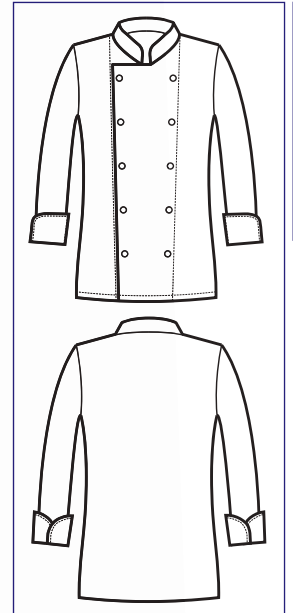

**GIACCA BOTTONI A PALLINA
CLASSICA**

057000 GIACCA CUOCO LIVORNO 100% cotton 210 gr/m² XS • S • M • L • XL • XXL BIANCO	057100 GIACCA CUOCO ENRICA 100% cotton 190 gr/m² XS • S • M • L • XL • XXL BIANCO
057000A 3XL 057000B 4XL 057000C 5XL	057100A 3XL 057100B 4XL 057100C 5XL