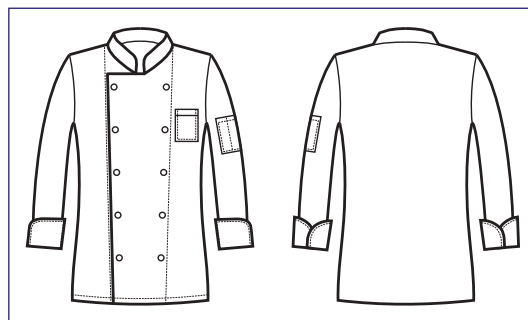

057011
GIACCA CUOCO
EXTRA LIGHT
65% polyester • 35% cotton
125 gr/m²
S • M • L • XL • XXL
NERO