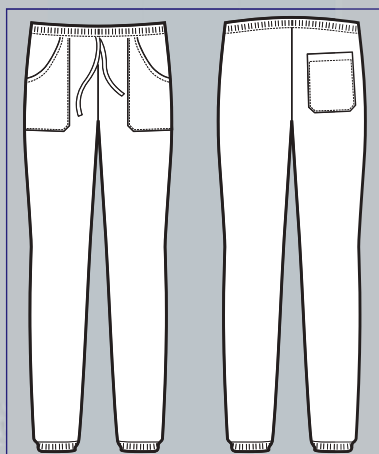

**PANTAGIAFFA UNISEX
SUPER STRETCH**

044661F
PANTAGIAFFA
LIGHT STRETCH
97% cotton
3% spandex
140 gr/m²
S • M • L • XL • XXL
BLACK JEANS

044667F
PANTAGIAFFA
LIGHT STRETCH
97% cotton
3% spandex
140 gr/m²
S • M • L • XL • XXL
JEANS