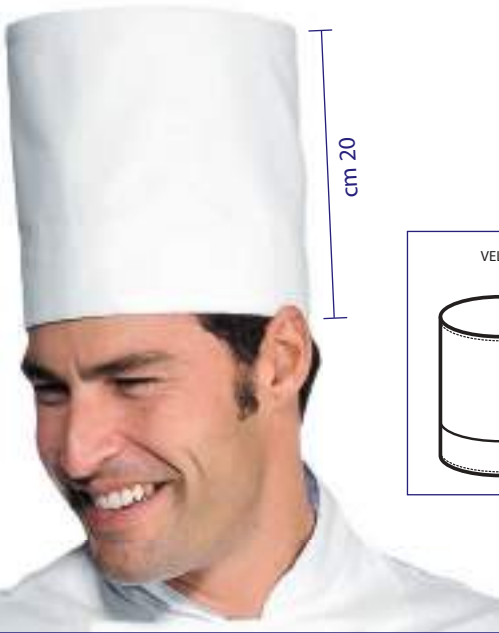

075000E
CAPPELLO ELITE
65% polyester
35% cotton
BIANCO