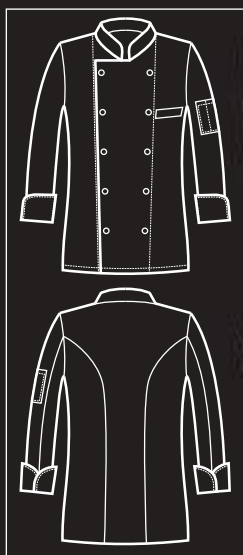

SATIN NO IRON

**PER CHI VUOLE IL COTONE
MA NON SI ACCONTENTA**

**FOR THOSE WHO
WANT COTTON
BUT AT THE SAME TIME
WANT MORE**