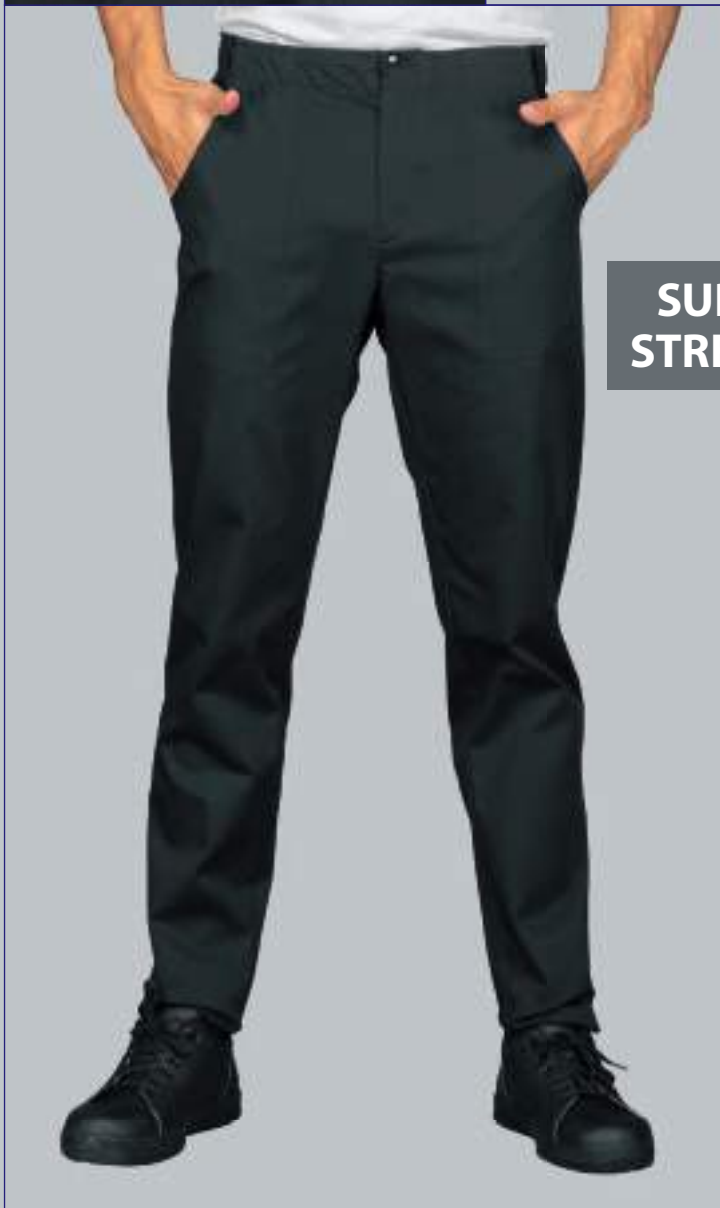

044701
**PANTALONE
CON ELASTICO**
65% polyester
35% cotton
125 gr/m²
S • M • L • XL • XXL
NERO

Pantaloni

Trousers

**PANTALONE UOMO
VERMONT**

Cintura elastica in spugna
tergisudore

*Elastic waist
made of terry sweatband*