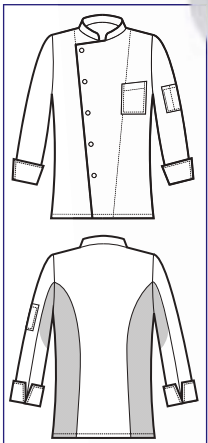

057200
GIACCA BELFAST SLIM
65% polyester
35% cotton
195 gr/m²
S • M • L • XL • XXL
BIANCO

**BOTTONI A
PRESSIONE
SNAPS**

**Inserti ai fianchi e alla manica
in rete microfor per facilitare
il movimento e migliorare la
traspirazione**

***Microfor net inserts on both
sides and sleeves to ease
movements and perspiration***