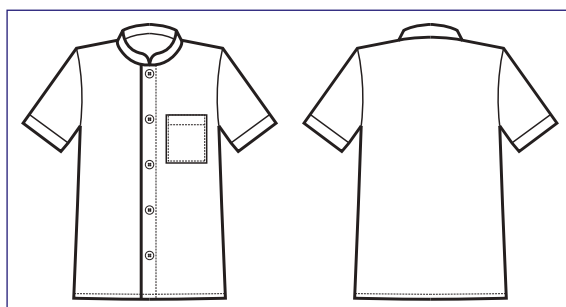

056021
COREANA LAVORO
65% polyester
35% cotton
125 gr/m²
S • M • L • XL • XXL
NERO