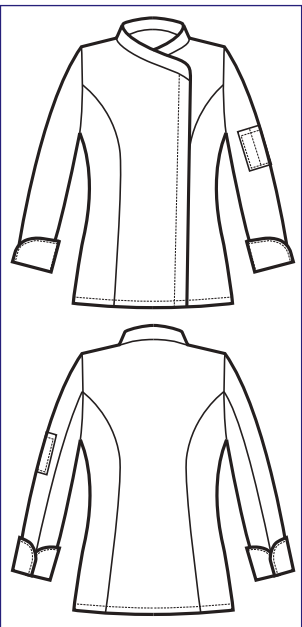

057721
GIACCA LADY SNAPS
65% polyester
35% cotton
195 gr/m²
S • M • L • XL • XXL
NERO + BIANCO