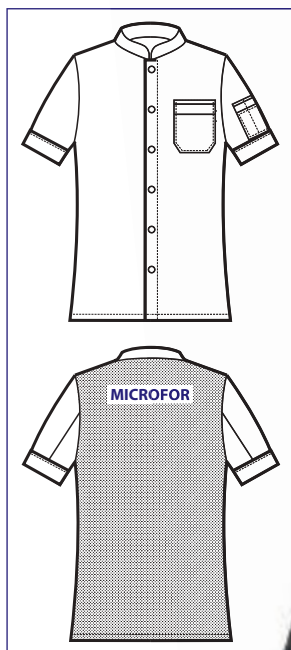

**JEANS
LIGHT STRETCH**

**SCHIENA/BACK
IN MICROFOR**

**GIACCA CUOCO
EXTRA LIGHT STRETCH**

**058561M
GIACCA KOEN
JEANS LIGHT STRETCH
MEZZA MANICA**
97% cotton
3% spandex
140 gr/m²
S • M • L • XL • XXL
BLACK JEANS