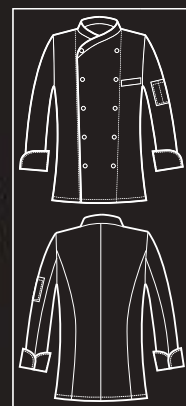

**FOR THOSE WHO
WANT COTTON
BUT AT THE SAME TIME
WANT MORE**

SATIN

058209
GIACCA PANAMA
SLIM
100% cotton satin
180 gr/m²
S • M • L • XL • XXL
BIANCO

058209M
GIACCA PANAMA SLIM
MEZZA MANICA
100% cotton satin
180 gr/m²
S • M • L • XL • XXL
BIANCO