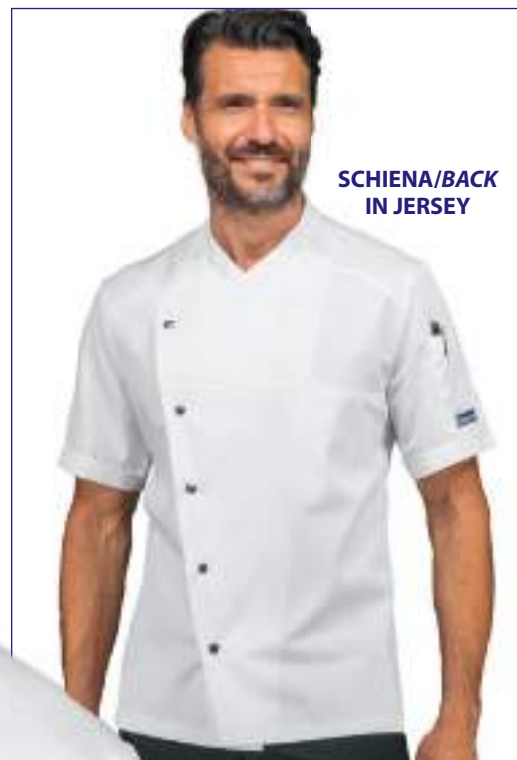

**BOTTONI A
PRESSIONE**
SNAPS

**SCHIENA/BACK
IN JERSEY**

**SCHIENA/BACK
IN JERSEY**

058410M
GIACCA ERICKSON
MEZZA MANICA
65% polyester
35% cotton
195 gr/m²
S • M • L • XL • XXL
BIANCO

**SCHIENA/BACK
IN JERSEY**