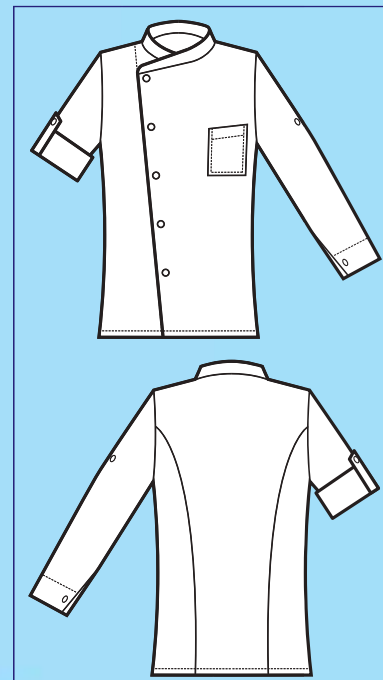

*Microfor net inserts on both sides
and sleeves to ease movements
and perspiration*

SUPER DRY

**IL TESSUTO
ANTIMACCHIA
CHE RESPIRA**

**THE ANTISTAIN FABRIC
THAT BREATHES**

SUPER DRY

NEW

059731
GIACCA MANHATTAN
100% polyester super dry
130 gr/m²
S • M • L • XL • XXL
NERO + BIANCO