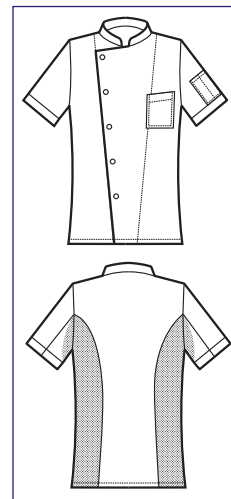

**GIACCA BELFAST
SLIM**

057241M
GIACCA BELFAST SLIM
MEZZA MANICA
100% cotton
220 gr/m²
S • M • L • XL • XXL
BLACK JEANS + NERO

**BOTTONI A
PRESSIONE**
SNAPS