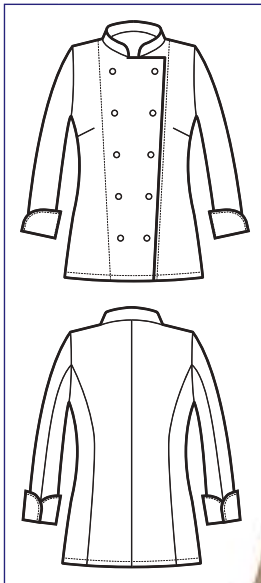

**GIACCA BOTTONI A PALLINA
LADY**

**124017
BANDANA
CACAO**

**075017
CAPPELLO
CUOCO
CACAO**

**057615
GIACCA LADY ROYAL**
65% polyester
35% cotton
195 gr/m²
S • M • L • XL • XXL
BISCOTTO + MORO

65% polyester
35% cotton
195 gr/m²
S • M • L • XL • XXL
BISCOTTO + MORO