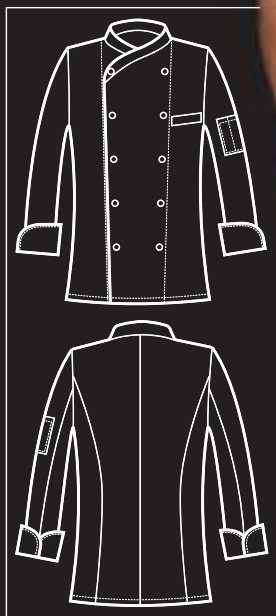

058211M
GIACCA PANAMA SLIM
MEZZA MANICA
100% cotton satin
180 gr/m²
S • M • L • XL • XXL
BIANCO + NERO