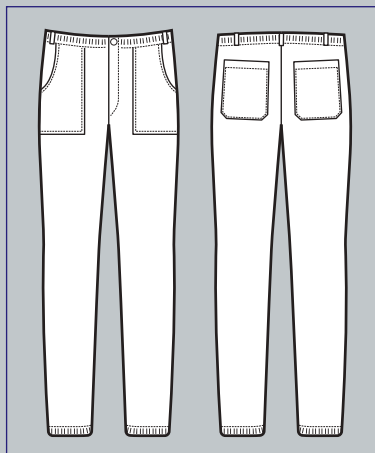

064600F
PANTALONE RICHMOND
97% cotton • 3% spandex
210 gr/m²
S • M • L • XL • XXL
BIANCO

**SUPER
STRETCH**