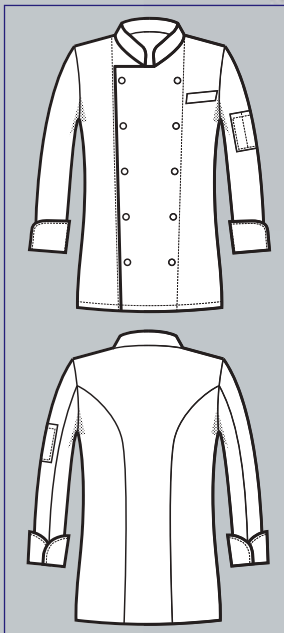

**SUPER STRETCH
EXTRA LIGHT**

**057360M
GIACCA ALABAMA SLIM
MEZZA MANICA
EXTRA LIGHT
SUPER STRETCH
97% cotton
3% spandex
136 gr/m²
S • M • L • XL • XXL
BIANCO**

**SUPER STRETCH
EXTRA LIGHT**

057361
GIACCA
ALABAMA SLIM
EXTRA LIGHT
SUPER STRETCH
97% cotton
3% spandex
136 gr/m²
S • M • L • XL • XXL
NERO

**SUPER STRETCH
EXTRA LIGHT**

057361M
GIACCA ALABAMA SLIM
MEZZA MANICA
EXTRA LIGHT
SUPER STRETCH
97% cotton
3% spandex
136 gr/m²
S • M • L • XL • XXL
NERO

**GIACCA SNAPS PRETORIA
EXTRA LIGHT**

059820
**GIACCA PRETORIA
EXTRA LIGHT**
65% polyester
35% cotton
150 gr/m²
S • M • L • XL • XXL
BIANCO