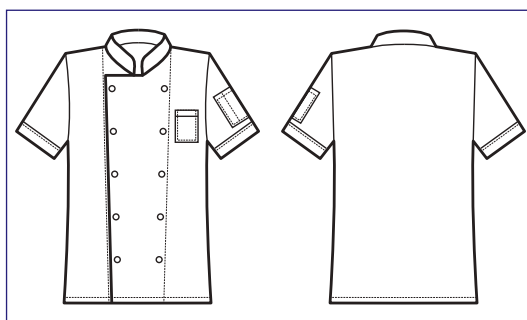

056900
GIACCA EXTRA LIGHT
MEZZA MANICA
65% polyester • 35% cotton
150 gr/m²
S • M • L • XL • XXL
BIANCO