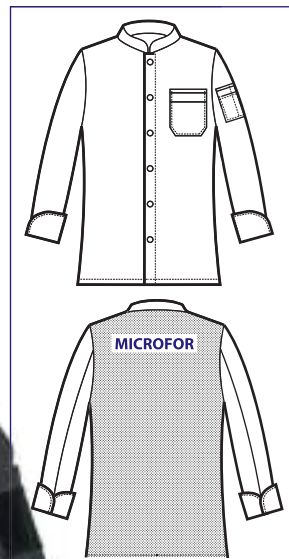

**GIACCA CUOCO
EXTRA LIGHT STRETCH**

**JEANS
LIGHT STRETCH**

**058561
GIACCA KOEN
JEANS LIGHT STRETCH**
97% cotton
3% spandex
140 gr/m²
S • M • L • XL • XXL
BLACK JEANS

**SCHIENA/BACK
IN MICROFOR**