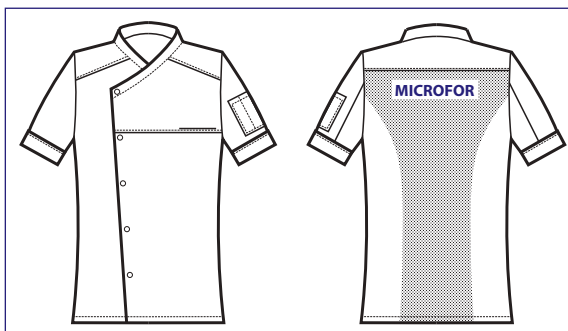

**BOTTONI A
PRESSIONE
SNAPS**

**SCHIENA/BACK
IN MICROFOR**

NEW

**058424M
GIACCA ERICKSON
SUPER DRY LIGHT
MEZZA MANICA**

100% polyester super dry light
85 gr/m²
S • M • L • XL • XXL
BIANCO + PIZZA

**124024
BANDANA
PIZZA**

**077024
CHARLY
PIZZA**

NEW

044624 PANTALACCIO
100% cotton • 190 gr/m²
S • M • L • XL • XXL
PIZZA

**SUPER DRY
LIGHT**

**IL TESSUTO LEGGERO
ANTIMACCHIA CHE RESPIRA
THE LIGHT ANTISTAIN FABRIC
THAT BREATHES**

124022
BANDANA
ITALY

089022
TRIANGOLO
ITALY

077022
CHARLY
ITALY

044622 PANTALACCIO
100% cotton • 190 gr/m²
S • M • L • XL • XXL
ITALY

NEW

058422M
GIACCA ERICKSON
SUPER DRY LIGHT
MEZZA MANICA

100% polyester super dry light
85 gr/m²
S • M • L • XL • XXL
BIANCO + ITALY