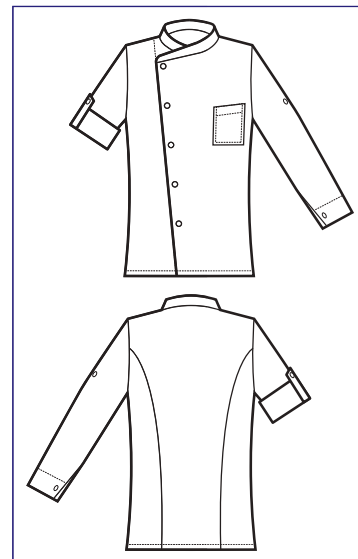

**GIACCA SNAPS
MANHATTAN**

NEW

059701

GIACCA MANHATTAN

65% polyester

35% cotton

195 gr/m²

S • M • L • XL • XXL

NERO

**BOTTONI A
PRESSIONE
SNAPS**

059701M
**GIACCA
MANHATTAN
MEZZA MANICA**
*Half sleeve
Halbarm
Demie manche
Manga corta*
S • M • L • XL • XXL
NERO

**BOTTONI A
PRESSIONE
SNAPS**