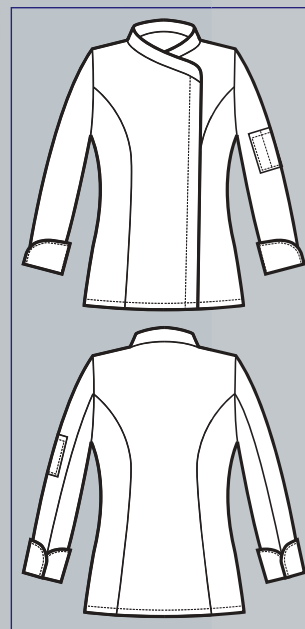

057750
GIACCA LADY SNAPS
97% cotton • 3% spandex - 136 gr/m²
S • M • L • XL • XXL
BIANCO

**SUPER STRETCH
EXTRA LIGHT**

**BOTTONI A
PRESSIONE
SNAPS**