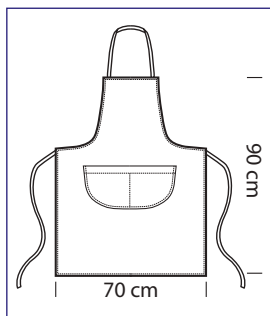

087095
65% polyester
35% cotton
195 gr/m²
MAORI 95