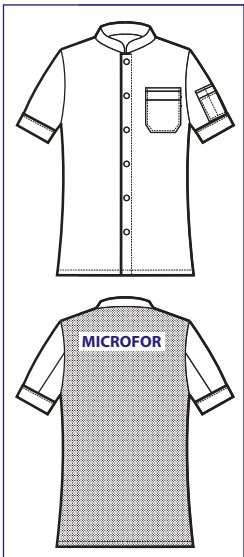

**SCHIENA/BACK
IN MICROFOR**

**058591
GIACCA KOEN
SUPER DRY LIGHT**
100% polyester
super dry light
85 gr/m²
S • M • L • XL • XXL
NERO

**058591M
GIACCA KOEN
SUPER DRY LIGHT
MEZZA MANICA**

100% polyester
super dry light
85 gr/m²
S • M • L • XL • XXL
NERO